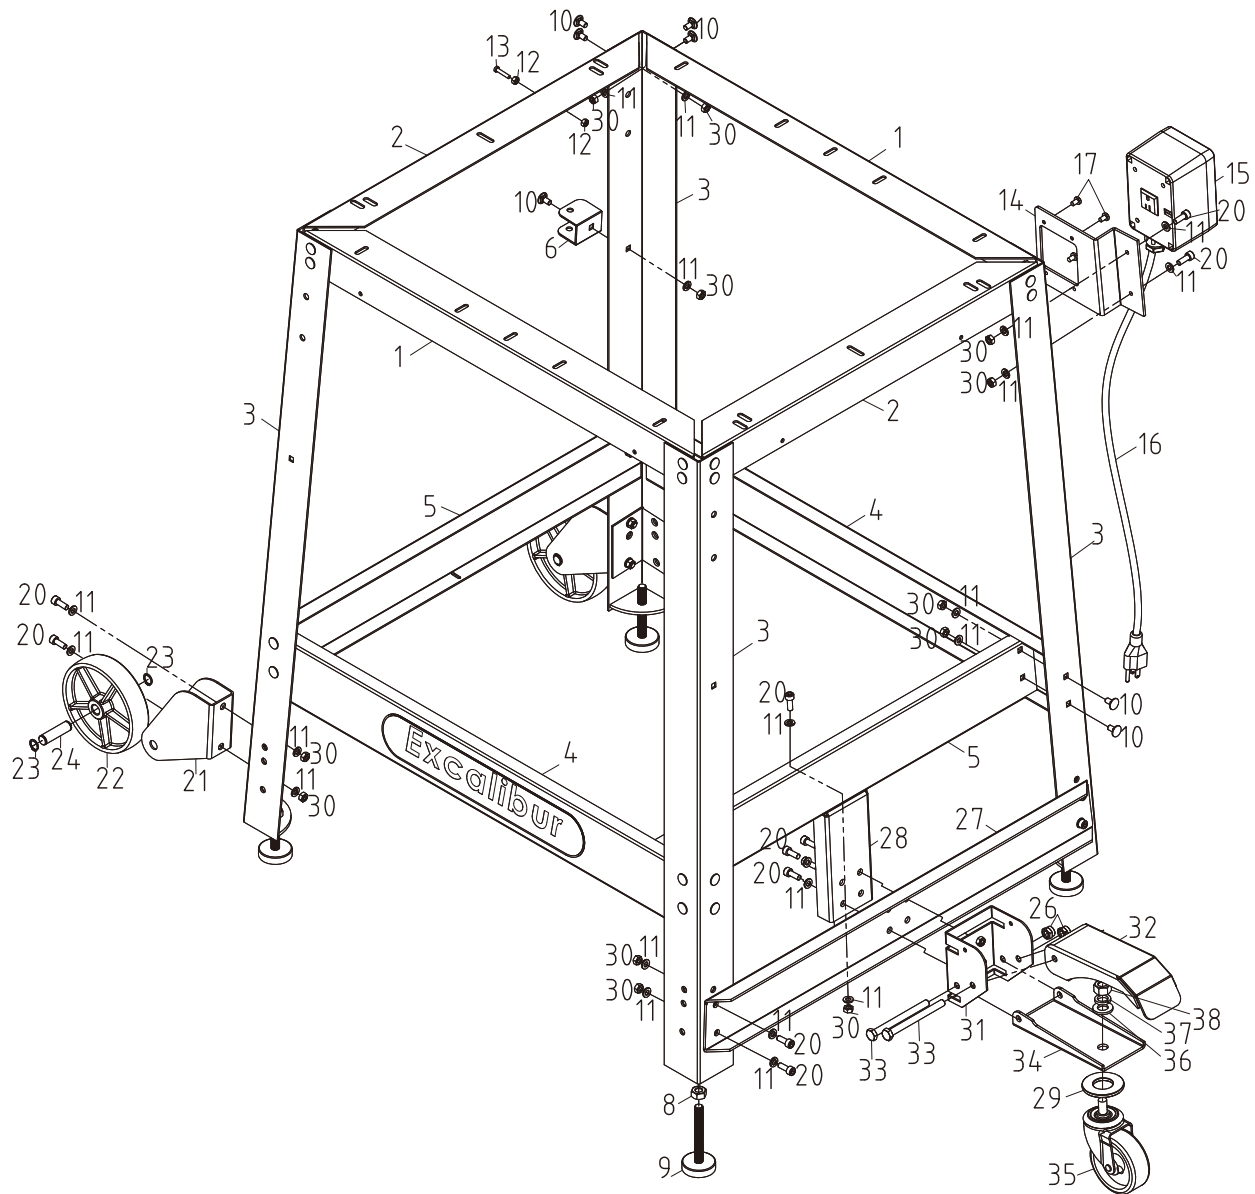

: @CF G-5B8K #K'CK #7<

ITEM
#40-085

Excalibur

www.general.ca

Note: If you purchased this item as an individual component for an existing router table assembly rather than as part of a complete Excalibur router table kit, detailed installation and operating instructions for this item can be found in the complete manual for the 40-200 router table kit at www.general.ca/manuals

: @CF G B8K #K GK #7<

#PA
#40-085

www.general.ca

IMPORTANT: When ordering replacement parts, always give the model number and part number. Also a brief description of each item and quantity desired.

PART NO.	REF. NO.	DESCRIPTION	SPECIFICATIONS	QTY
40085-01	32240015	LONG TOP BRACE		2
40085-02	32240016	SHORT TOP CROSS BRACE		2
40085-03	32240017	LEG		4
40085-04	32240018	LONG BOTTOM CROSS BRACE (F&R)		2
40085-05	32240019	SHORT BOTTOM CROSS BRACE (L&R)		2
40085-06	27160020	HANDLE STORAGE BRACKET		1
40085-08	910M10006	HEX NUT	M10	4
40085-09	32240030	LEVELING FOOT		4
40085-10		SQUARE NECK BOLT	M6 X 12	33
40085-11	914M061602	FLAT WASHER	M6	60
40085-12	910M04000	HEX NUT	M4	4
40085-13	906M04020	PHILLIPS HEAD SCREW	M4 X 20	2
40085-14	32240022	SWITCH MOUNTING PLATE		1
40085-15	S3224011	SWITCH BOX		1
40085-16	L32240001	POWER CORD	14AWG X 3C	1
40085-17	906M05010	PHILLIPS HEAD SCREW	M5 X 10	4
40085-20		CAP SCREW	M6 X 16	15
40085-21	32240023	WHEEL HOUSING		2
40085-22	32240024	PLASTIC WHEEL	120MM	2
40085-23	914M081915	CHECK RING	12	4
40085-24	904M08050	WHEEL SHAFT	Ø12	2
40085-27	32240020	WHEEL FRAME BRACKET		1
40085-28	32240031	SUPPORT PLATE		1
40085-29		WASHER		44
40085-30	910M06000	HEX NUT	M6	1
40085-31A	32240025	WHEEL FRAME		1
40085-32	32240026	FOOT PEDAL		1
40085-33	904M08090	HEX BOLT	M8 X 90	2
40085-34	32240027	WHEEL BASE		1
40085-35	32240028	WHEEL		1
40085-36	9140382503	FLAT WASHER	3"	1
40085-37	915M10000	LOCK WASHER	M12	1
40085-38	912M10000	NYLON NUT	M12	1