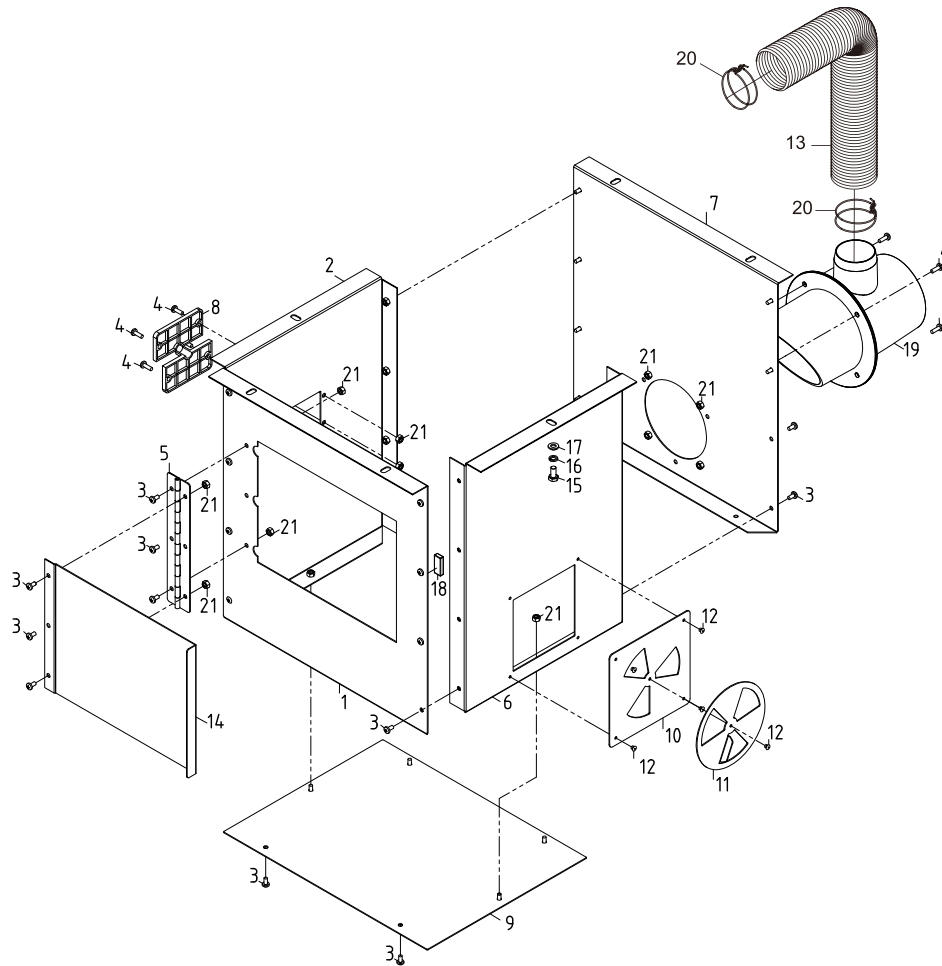

UNIVERSAL DUST COLLECTION KIT

#40-130

Excalibur

www.general.ca

Note: If you purchased this item as an individual component for an existing router table assembly rather than as part of a complete Excalibur router table kit, detailed installation and operating instructions for this item can be found in the complete manual for the 40-100 router table kit at www.general.ca/mmanuals

NO. RÉF.	NO. PIÈCE	DESCRIPTION	SPÉCIFICATIONS	QTÉ
1	32240001	Downdraft Box (Front)		1
2	32240002	Downdraft Box (Right)		1
3		Phillips Head Screw	M4x 8	28
4		Phillips Head Screw	M4x12	8
5	32240003	Hinge		1
6	32240004	Downdraft Box (Left)		1
7	32240005	Downdraft Box (Rear)		1
8	32240006	Power Cord Clamp		2
9	32240007	Downdraft Box (Bottom)		1
10	32240008	Adjustable Vent Base		1
11	32240009	Adjustable Vent Plate		1
12	920040100	Rivet	M3.2	5
13		Air Hose (Fence Size 35")	M50x70cm	1
14	32240010	Downdraft Box (Front Cover)		1
15	904M06012	Hex Bolt	M6x12	6
16	915M06000	Lock Washer	M6	6
17	914M061301	Flat Washer	M6	6
18	32240011	Magnet		1
19	32240012	Dust Chute		1
20		Hose Clamp	M50	2
21		Nut	M4	36